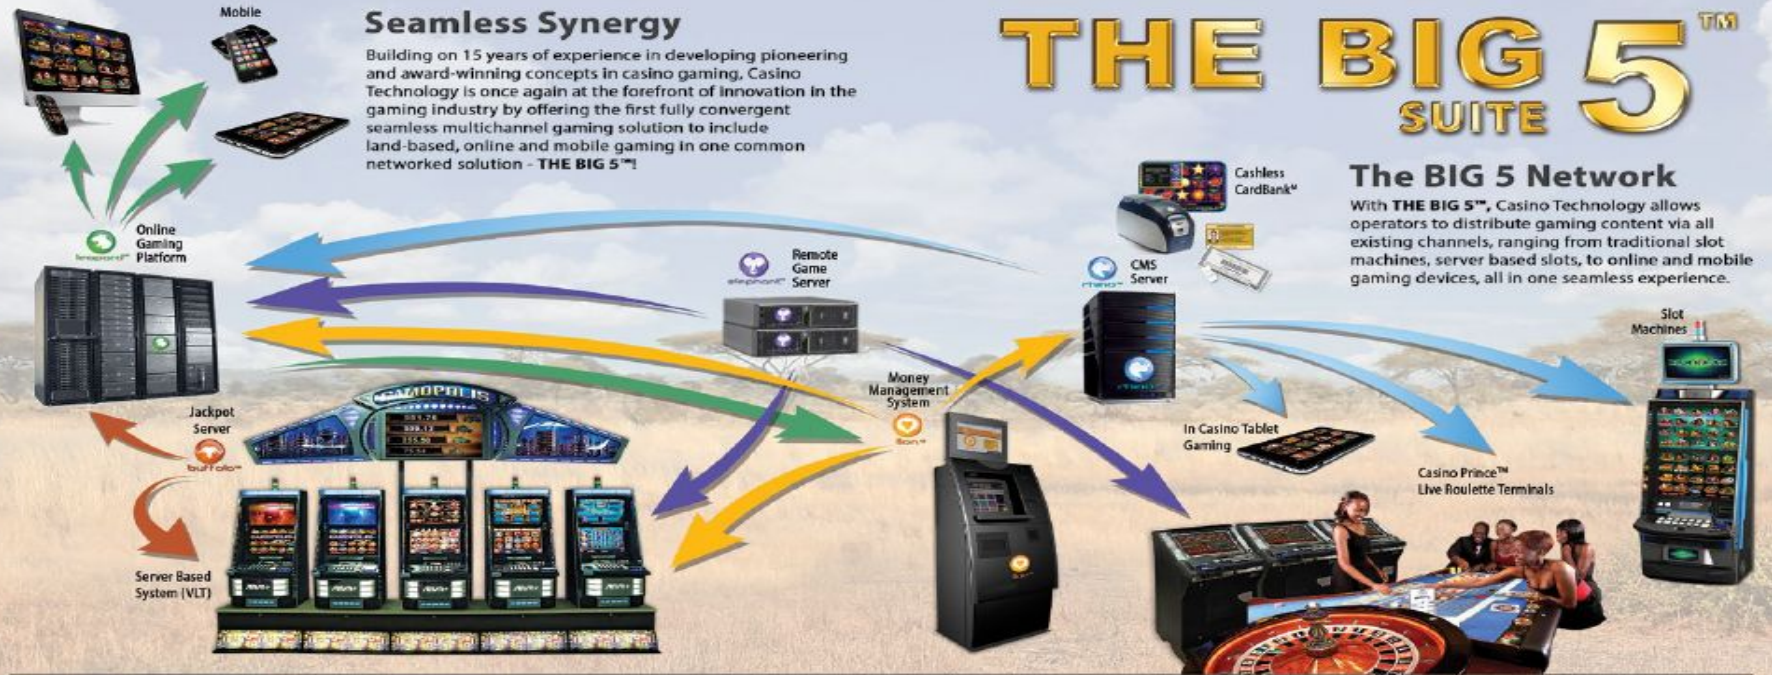

lion™

buffalo™

leopard™

elephant™

rhino™

**LEOPARD™ Online Gaming system** is a fully operational online casino solution offering new great opportunities for online gaming

**RHINO™ Casino Management System** is a traditional land-based casino management system but through its full integration with the rest of THE BIG 5™ its capabilities are dramatically expanded

**LION™ Money Management System** provides a totally seamless connection between RHINO and LEOPARD systems

**ELEPHANT™ Remote Game Server** can distribute Casino Technology's game content as well as exclusive 3rd party content to all existing gaming channels - from online and mobile gaming to traditional VLT-s

**BUFFALO™ Jackpot system** rounds up THE BIG 5™ systems. It delivers proven jackpot math and functionality to online and land-based venues based and Online Operations through the unique system suite THE BIG FIVE

## The BIG 5 Network

With **THE BIG 5™**, Casino Technology allows operators to distribute gaming content via all existing channels, ranging from traditional slot machines, server based slots, to online and mobile gaming devices, all in one seamless experience.